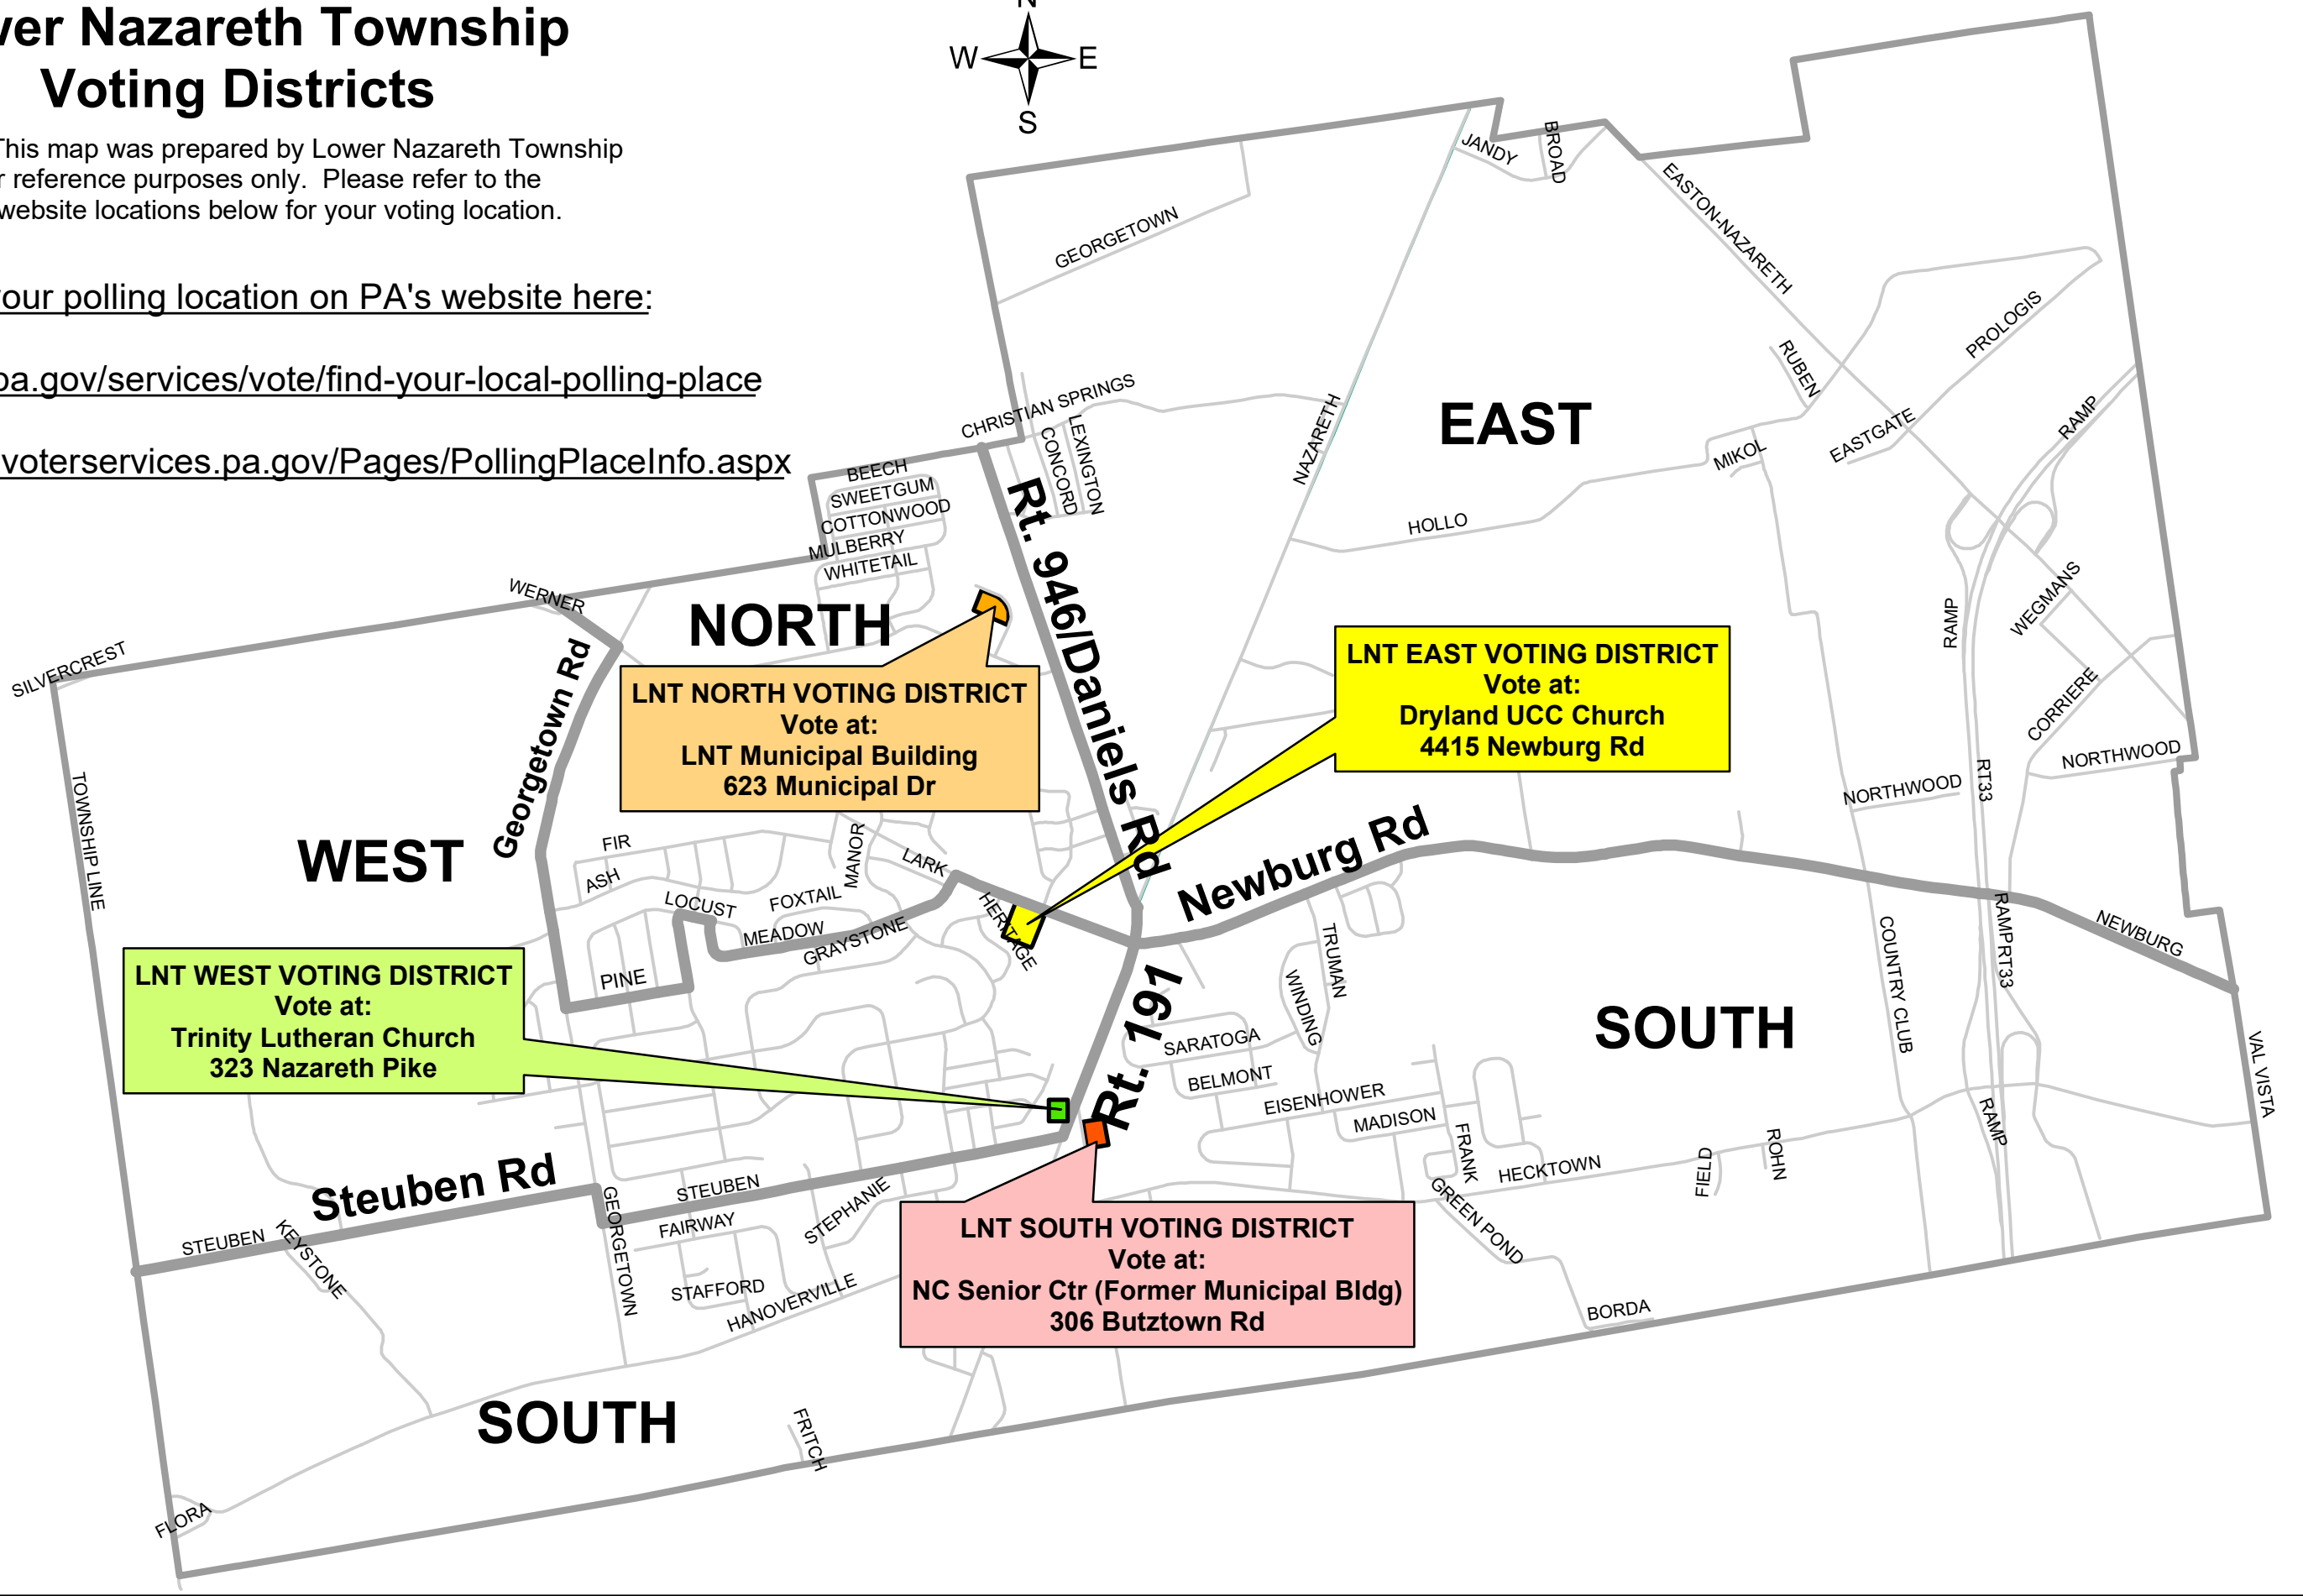

# Lower Nazareth Township Voting Districts

NOTE: This map was prepared by Lower Nazareth Township for reference purposes only. Please refer to the PA website locations below for your voting location.

Find your polling location on PA's website here:

<https://www.pa.gov/services/vote/find-your-local-polling-place>

<https://www.pavoterservices.pa.gov/Pages/PollingPlaceInfo.aspx>

**LNT NORTH VOTING DISTRICT**  
Vote at:  
LNT Municipal Building  
623 Municipal Dr

**LNT EAST VOTING DISTRICT**  
Vote at:  
Dryland UCC Church  
4415 Newburg Rd

**LNT WEST VOTING DISTRICT**  
Vote at:  
Trinity Lutheran Church  
323 Nazareth Pike

**LNT SOUTH VOTING DISTRICT**  
Vote at:  
NC Senior Ctr (Former Municipal Bldg)  
306 Butztown Rd